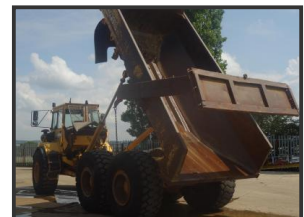

ASHLEY PLANT LIMITED

Volvo A25C

£25,000.00

1997 VOLVO 25 TON DUMP TRUCK GOOD TYRES ALROUND 17437 HOURS FROM NEW IN GOOD CONDITION ANY INSPECTION WELCOME £25,000 + VAT FOR ANY MORE INFORMATION PLEASE EMAIL OR 01708 251234 OR 07860 534800

Product Details

Product Details	
<i>Category/Type</i>	<i>Dumpers</i>
<i>Make</i>	<i>Volvo</i>
<i>Model</i>	<i>A25C</i>
<i>Year</i>	<i>1997</i>
<i>Hours</i>	<i>17437</i>

Ashley Farm, Clay Tye Road, North Ockendon, Essex, RM14 3PL