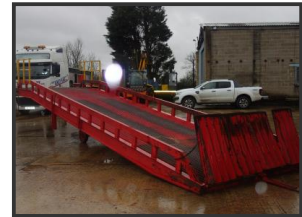

Thor World Loading Ramp

£4,000.00

2008 THOR WORLD LOADING RAMP IN GOOD CONDITION ANY INSPECTION WELCOME
 DIRCT FROM COMPANY £4,000 + VAT FOR ANY MORE INFORMATION PLEASE EMAIL OR
 CALL 01708 251234 OR 07860 534800