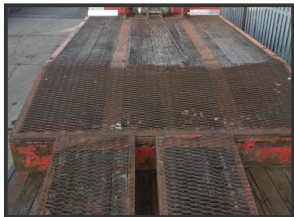

## Mac low loader

**£12,500.00**

2008 MAC LOWLOADER TRAILER GROSS 39 TON ANY INSPECTION WELCOME MOT TILL THE 11TH MONTH 2022 FITTED WITH A WHINCH £12,500 + VAT FOR MORE INFORMATION PLEASE EMAIL OR CALL 01708 251234 OR 07860 534800