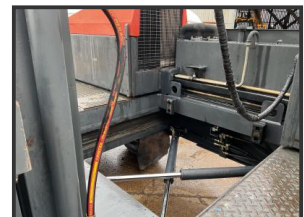

## Linde S50

**£5,500.00**

2004 LINDE S50 SIDE LOADER IN GOOD CONDITION ANY INSPECTION WELCOME DIRCT FROM THE COMPANY 8287 HOURS FROM NEW £5,500 + VAT FOR ANY MORE INFORMATION PLEASE EMAIL OR CALL 01708 251234 OR 01708 251234

### Product Details

<b>Category/Type</b>	<b>Forklifts</b>
<b>Make</b>	<b>Linde</b>
<b>Model</b>	<b>S50</b>
<b>Year</b>	<b>2004</b>
<b>Hours</b>	<b>8287</b>

Ashley Farm, Clay Tye Road, North Ockendon, Essex, RM14 3PL