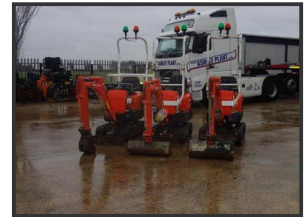

Kubota K008-3

£POA

2013 KUBOTA K008-3 MICRO DIGGERS CHOICE OF 3 IN GOOD CONDITION ANY INSPECTION WELCOME DIRCT FROM COMPENY COMES WITH BUCKETS HOURS FROM 1398 FOR ANY MORE INFORMATION AND THE PRICE PLEASE EMAIL OR CALL 01708 251234 OR 07860 534800

Product Details

Product Details	
Category/Type	Mini Excavators
Make	Kubota
Model	K008-3
Year	2013
Hours	1398

Ashley Farm, Clay Tye Road, North Ockendon, Essex, RM14 3PL

Tel: 01708 251234 Mob: 07860 534800 Fax: 01708 228104