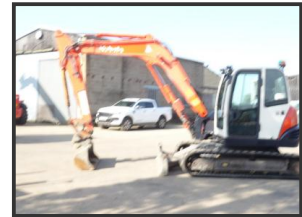

KUBOTA 080-3

£POA

2011 KUBOTA 080-3 DIGGER IN GOOD CONDITION ANY INSPECTION WELCOME DIRCT FROM COMPENY COMES WITH 3 BUCKETS 5852 HOURS FROM NEW FITTED WITH HYDRAULIC QUICK HITCH FOR ANY MORE INFORMATION AND THE PRICE PLEASE EMAIL OR CALL 01708 251234 OR 07860 534800

Product Details

Category/Type	Tracked Excavators
Make	KUBOTA
Model	080-3
Year	2011
Hours	5852

Ashley Farm, Clay Tye Road, North Ockendon, Essex, RM14 3PL

Tel: 01708 251234 Mob: 07860 534800 Fax: 01708 228104