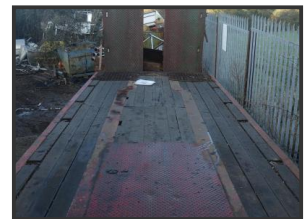

King low loader

£12,500.00

2004 KING LOWLOADER TRAILER GROSS 38 TON ANY INSPECTION WELCOME FITTED WITH A WHINCH £12,500 + VAT FOR MORE INFORMATION PLEASE EMAIL OR CALL 01708 251234 OR 07860 534800

Product Details

Product Details	
<i>Category/Type</i>	<i>Trailers</i>
<i>Make</i>	<i>King</i>
<i>Model</i>	<i>low loader</i>
<i>Year</i>	<i>2004</i>
<i>Hours</i>	<i>-</i>

Ashley Farm, Clay Tye Road, North Ockendon, Essex, RM14 3PL

Tel: 01708 251234 Mob: 07860 534800 Fax: 01708 228104

www.ashley-plant.com sales@ashleyplant.co.uk