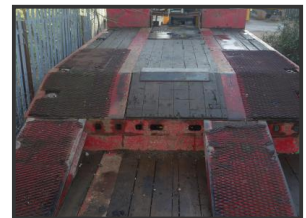

King low loader

£12,500.00

2004 KING LOWLOADER TRAILER GROSS 38 TON ANY INSPECTION WELCOME FITTED WITH A WHINCH £12,500 + VAT FOR MORE INFORMATION PLEASE EMAIL OR CALL 01708 251234 OR 07860 534800

Product Details

Product Details	
<i>Category/Type</i>	<i>Trailers</i>
<i>Make</i>	<i>King</i>
<i>Model</i>	<i>low loader</i>
<i>Year</i>	<i>2004</i>
<i>Hours</i>	<i>-</i>

Ashley Farm, Clay Tye Road, North Ockendon, Essex, RM14 3PL

Tel: 01708 251234 Mob: 07860 534800 Fax: 01708 228104

www.ashley-plant.com sales@ashleyplant.co.uk