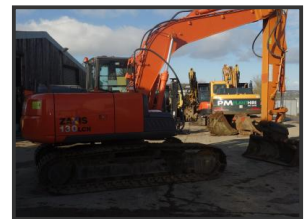

## Hitachi Zaxis ZX130LCN-3

**£28,000.00**

2011 HITACHI ZX130LCN-3 13 TON DIGGER IN GOOD CONDITION ANY INSPECTION WELCOME COMES WITH 3 BUCKETS DIRCT FROM THE COMPANY 6109 HOURS FROM NEW £28,000+ VAT FOR MORE INFORMATION PLEASE EMAIL OR CALL 01708 251234 OR 07860 534800

### Product Details

Product Details	
<b>Category/Type</b>	<b>Tracked Excavators</b>
<b>Make</b>	<b>Hitachi Zaxis</b>
<b>Model</b>	<b>ZX130LCN-3</b>
<b>Year</b>	<b>2011</b>
<b>Hours</b>	<b>6109</b>

Ashley Farm, Clay Tye Road, North Ockendon, Essex, RM14 3PL