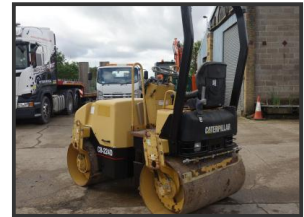

## Cat CB-224D

**£6,500.00**

2003 CAT CB-224D ROLLER IN GOOD CONDITION DIRCT FROM THE COMPANY ANY INSPECTION WELCOME £6,500 + VAT FOR MORE INFORMATION PLEASE EMAIL OR CALL 01708 251234 OR 07860 534800

### Product Details

<b>Category/Type</b>	<b>Rollers</b>
<b>Make</b>	<b>Cat</b>
<b>Model</b>	<b>CB-224D</b>
<b>Year</b>	<b>2003</b>
<b>Hours</b>	<b>2126</b>

Ashley Farm, Clay Tye Road, North Ockendon, Essex, RM14 3PL