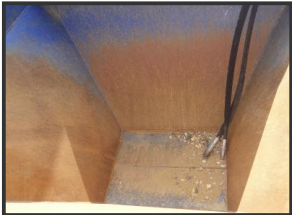

£2,000.00

2019 JCB BAG FILLER IN GOOD CONDITION DIRCT FROM THE COMPANY ANY INSPECTION WELCOME LIKE NEW £2,000 + VAT FOR MORE INFORMATION PLEASE EMAIL OR CALL 01708 251234 OR 07860 534800

Product Details	
<i>Category/Type</i>	<i>Attachments</i>
<i>Make</i>	CA2UK
<i>Model</i>	JCB Bag Filler
<i>Year</i>	2019
<i>Hours</i>	-

Ashley Farm, Clay Tye Road, North Ockendon, Essex, RM14 3PL
Tel: 01708 251234 Mob: 07860 534800 Fax: 01708 228104
www.ashley-plant.com sales@ashleyplant.co.uk